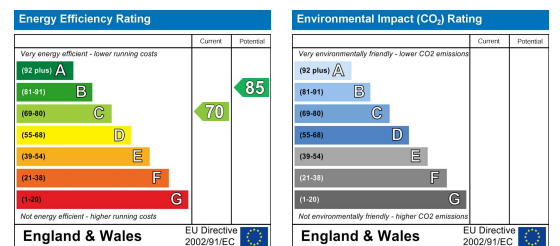

Energy Efficiency Graph

These particulars, whilst believed to be accurate are set out as a general outline only for guidance and do not constitute any part of an offer or contract. Intending purchasers should not rely on them as statements of representation of fact, but must satisfy themselves by inspection or otherwise as to their accuracy. No person in this firm's employment has the authority to make or give any representation or warranty in respect of the property.

159 High Street, Strood, Rochester, Kent, ME2 4TH

Tel: 01634 735335 Email: justine@medwaymortgageshop.co.uk <https://www.medwaymortgageshop.co.uk>