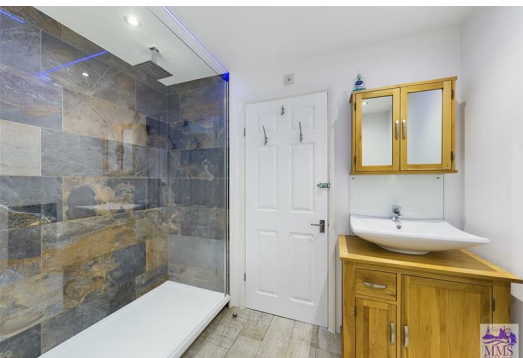

VIRTUAL TOUR AVAILABLE. DOUBLE BEDROOMS. PARKING. SOUGHT AFTER LOCATION.

Ideally located for easy walking access to the local shops and entertainment is this 3 bedroom tastefully extended semi detached property in the village of Lordswood. With so much to offer in this property, we highly recommend you book your internal viewing today!!

Upon entry via the handy porch you will find a good size lounge running from front to rear. The lovely kitchen is well equipped with ample cupboard space and room for essential appliances. The property has been cleverly extended to create a dining room over looking the rear garden and offering access to the garage. The extension is double story which has created the huge benefit of three DOUBLE BEDROOMS! There is also a family bathroom and a stunning en-suite to the master with a triple size shower!!

Outside the rear garden is mainly lawn with lovely woodland to the rear, giving that very private feel. To the front there is a block paved drive for three cars

This property has been very well maintained by the current vendor and we believe this would make the ideal family home.

Council tax band C